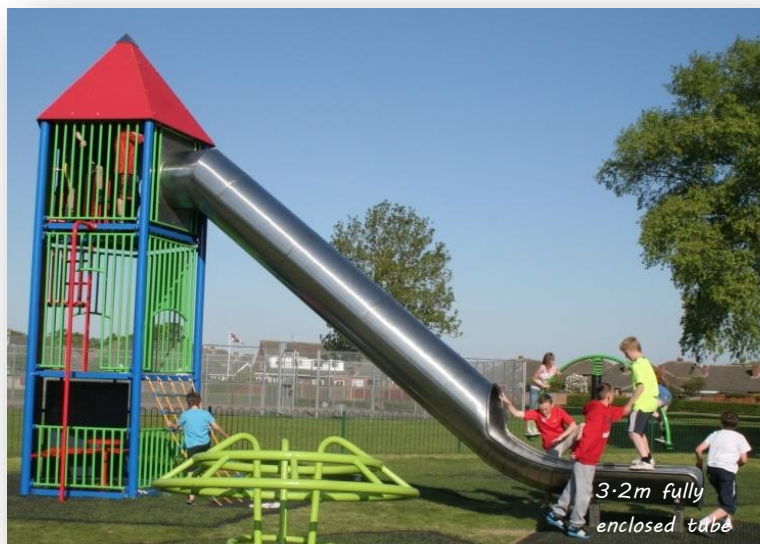

Straight, spiral or curved, we can design and manufacture a tube slide to your specific requirements.

Our slides are enjoyed by all ages, in play areas homes and offices.

3.2m fully enclosed tube

3.2m tube to open

4m, 450 degree spiral clockwise, powder coated.

4m, 450 degree Spiral anti-clockwise

3.5m Bespoke Office slide.

3.7m 230 degree spiral